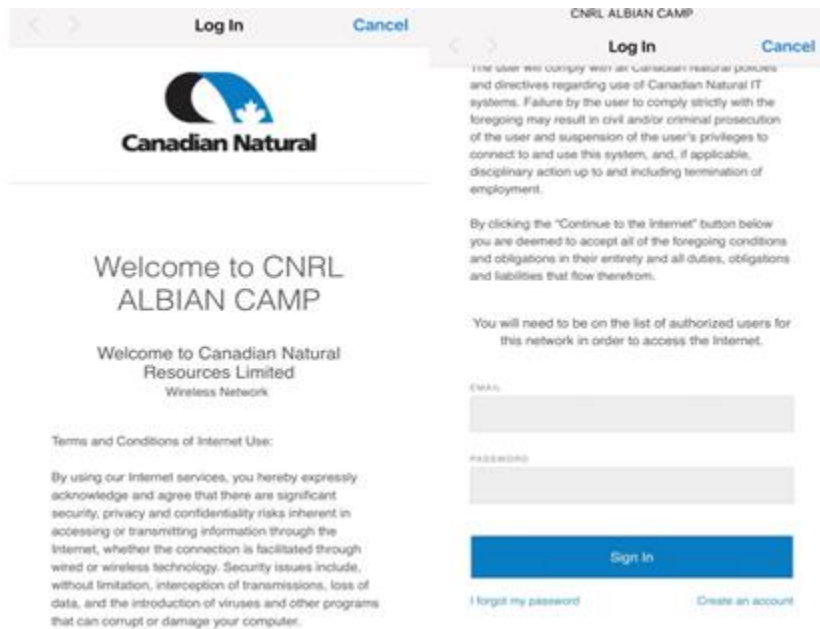

Go into Wi-Fi settings.

This page will populate, scroll to the bottom and click “Create an Account”

It will lead you to this page and you create your profile with your personal email and the same password attached to your email.