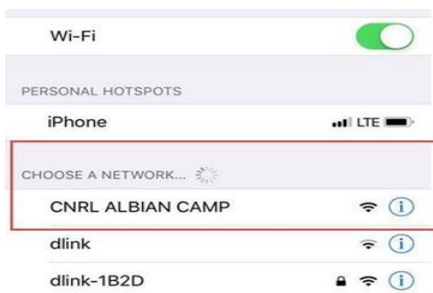

You will only have access to the Wi-Fi for 7 days. After 7 days you must to log in again.

Do not create another account.