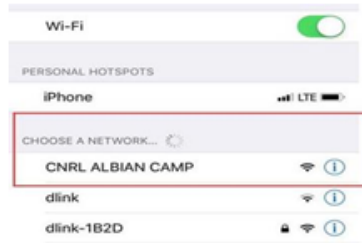

Go into Wi-Fi settings.

This page will populate, scroll to the bottom and click “Create an Account”

It will lead you to this page and you create your profile with your personal email and the same password attached to your email.