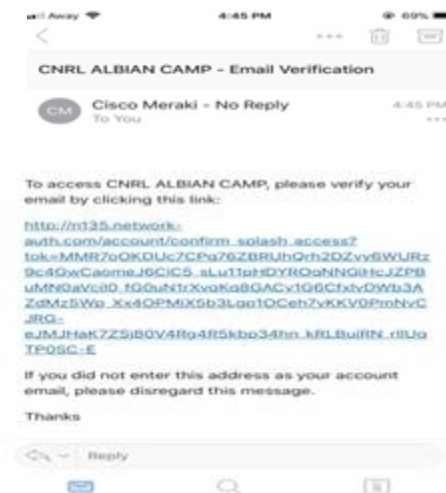

If you don't have an account yet, complete this form:

NAME

EMAIL

EMAIL (AGAIN)

PASSWORD

PASSWORD (AGAIN)

After creating an account, it will bring you here.

You will have 10 minutes to log into your email and you will receive the terms and conditions.

Click the link.

Now you click back into the wifi and enjoy the Wi-Fi !

You will only have access to the Wi-Fi for 7 days. After 7 days you must to log in again.

Do not create another account.